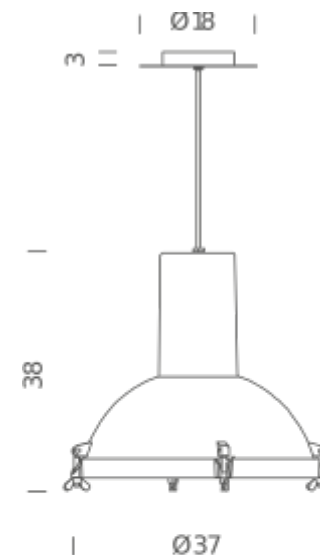

LED/HALO/FLUO IP30

LAMPING

Source	E27
Total power	150W
Emission	direct, spot
Switching	dimnable, according to bulb
Tension	230V
IP class	30
Materials	aluminium
Notes	cabale length 3m, orientable
Net lamp weight	5,5 kg

Codes

PRJ EDW 51
PRJ EWS 51
PRJ EMS 51

Structure

night blue
white sand
moka

PACKAGE

Package 01

Dimension: 50x50x50 cm / Gross weight: 7 kg

Certificazioni

LED/HALO/FLUO IP54

LAMPING

Source	E27
Total power	60W
Emission	direct, spot
Switching	dimnable, according to bulb
Tension	230V
IP class	54
Materials	aluminium
Notes	cable length 3m, orientable

Codes

PRJ EDW 52
PRJ EWS 52
PRJ EMS 52

Structure

night blue
white sand
moka

PACKAGE

Package 01

Dimension: 50x50x50 cm / Gross weight: 7 kg

Certificazioni