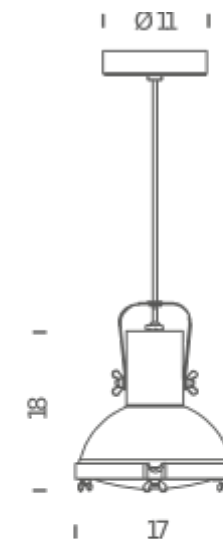

PROJECTEUR 165 PENDANT

Le Corbusier

Mini adjustable version of the iconic Projecteur 365 by Le Corbusier, available in clamp, wall and pendant versions. A diffused and adjustable light covered by a body in midnight blue painted aluminum, white sandblasted moka. The diffuser glass is rounded and sandblasted internally. The pliers and the ceiling rose are matte black-painted, the locking clips and the small accessories are black-chromed.. The E27 socket allows the use of fluorescent sources and LEDs. The wall/ceiling and suspension versions meet the highest standards for the outdoor installation (IP 44).

LED/FLUO

LAMPING

Source	E27
Total power	23W
Emission	direct, spot
Switching	dimnable, according to bulb
Tension	230V
Dimensions	ø17x18
Materials	aluminium
Notes	orientable, cable length 2,1m, max bulb H 11cm
Net lamp weight	0,8 kg

Codes

PRP FDW 51
PRP FWS 51
PRP FMW 51

Structure

night blue
white sand
moka

PACKAGE

Package 01 Dimension: 26x26x26 cm / Gross weight: 1,2 kg

Certificazioni

LED/FLUO IP44

LAMPING

Source	LED/FLUO
Total power	23W
Emission	direct, spot
Switching	dimnable, according to bulb
Tension	230V
IP class	44
Dimensions	ø17x18
Materials	Aluminium
Notes	orientable, cable length 2,1m, max bulb H 11cm
Net lamp weight	0,8 kg