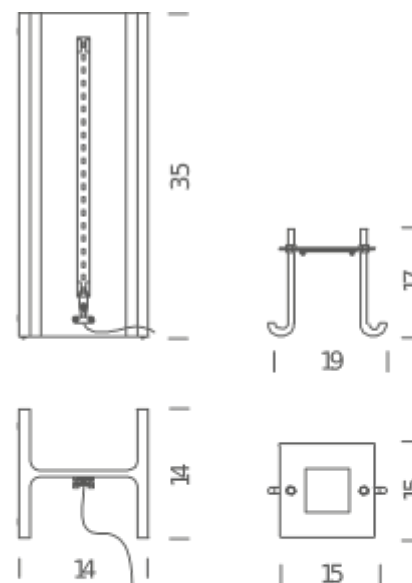

LED INDOOR

LAMPING

Source	linear LED
Total power	10W
Emission	direct/indirect
Switching	dimmable, TRIAC
Tension	220V
Color temperature	2700K
Luminous flux	550lm
Typ CRI	83
Energy class	A+
Materials	steel
Notes	cable length 2,7m, dimmer on cable, also available in 120V
Net lamp weight	12 kg

Codes

RIC LMM 21

Structure

raw metal

PACKAGE

Package 01

Dimension: 20x20x41 cm / Gross weight: 13,5 kg

Certificazioni