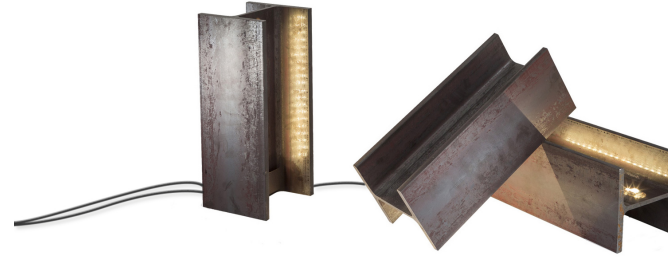

# MAIS PLUS QUE CELA JE NE PEUX PAS

*Rudy Ricciotti*

Family of lamps in two sizes, floor and table lamps with indirect light in industrial style made of rough metal. Each lamp is produced in a traditional way so that small aesthetic and finishing differences between one product and another are a sign of uniqueness. The floor version is also available for outdoor use and is treated with protective paint.

## LED INDOOR

### LAMPING

Source	linear LED
Total power	10W
Emission	direct/indirect
Switching	dimmable, TRIAC
Tension	220V
Color temperature	2700K
Luminous flux	550lm
Typ CRI	83
Energy class	A+
Materials	steel
Notes	cable length 2,7m, dimmer on cable, also available in 120V
Net lamp weight	12 kg

### Structure

raw metal