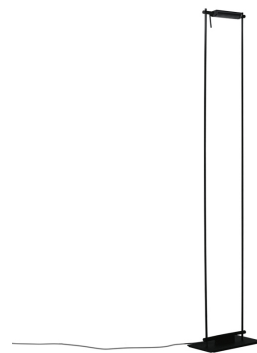

LOGO FLOOR

Mario Barbaglia

Floor, wall and ceiling LED and halogen lamps with adjustable head, in aluminium and printed ABS. In the LED version the perforated reflector is painted in black. Available in black. Widespread adjustable light, dimmable.

LED

LAMPING

Source	LED board
Total power	16W
Emission	orientable, 140°
Switching	dimmable
Tension	230V
Color temperature	2700K
Luminous flux	1380lm (source luminous flux)
Typ CRI	85
Energy class	A+
Materials	metal + plastic
Notes	orientable 140°, dimmer on cable, cable length 3m
Net lamp weight	7,3 kg

Codes

LOG LNN 21

Structure/Diffuser

black/black

PACKAGE

Package 01

Dimension: 25x40x8 cm / Gross weight: 7 kg

Package 02

Dimension: 31x17x198 cm / Gross weight: 3,2 kg

Certificazioni