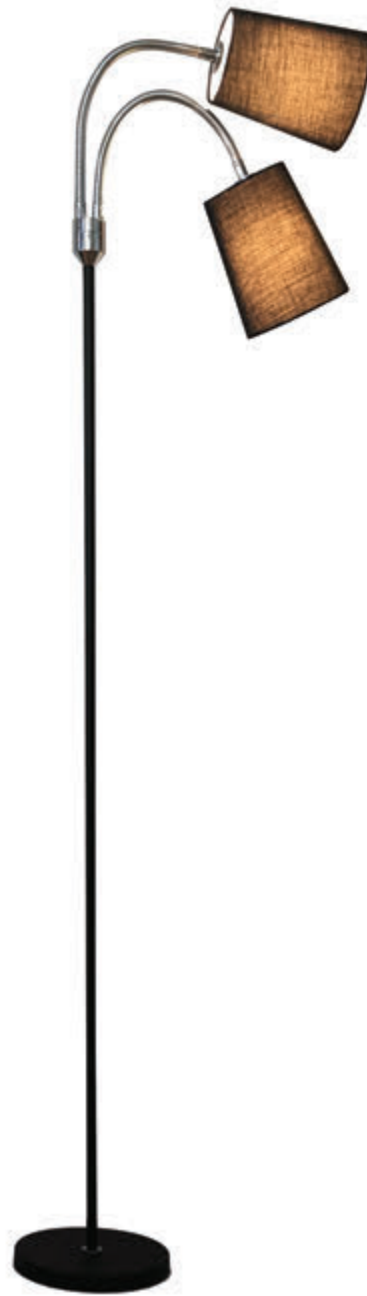

STAND BY

**Stand by floor lamp**  
Art. 717583

**Size:** Ø17 cm, H140 cm  
**Material:** Textile, metal  
**Color:** Black, chrome  
**Socket:** E14, Max 40W, Excl.  
**Cable:** Plastic

**Stand by floor lamp**  
Art. 717590