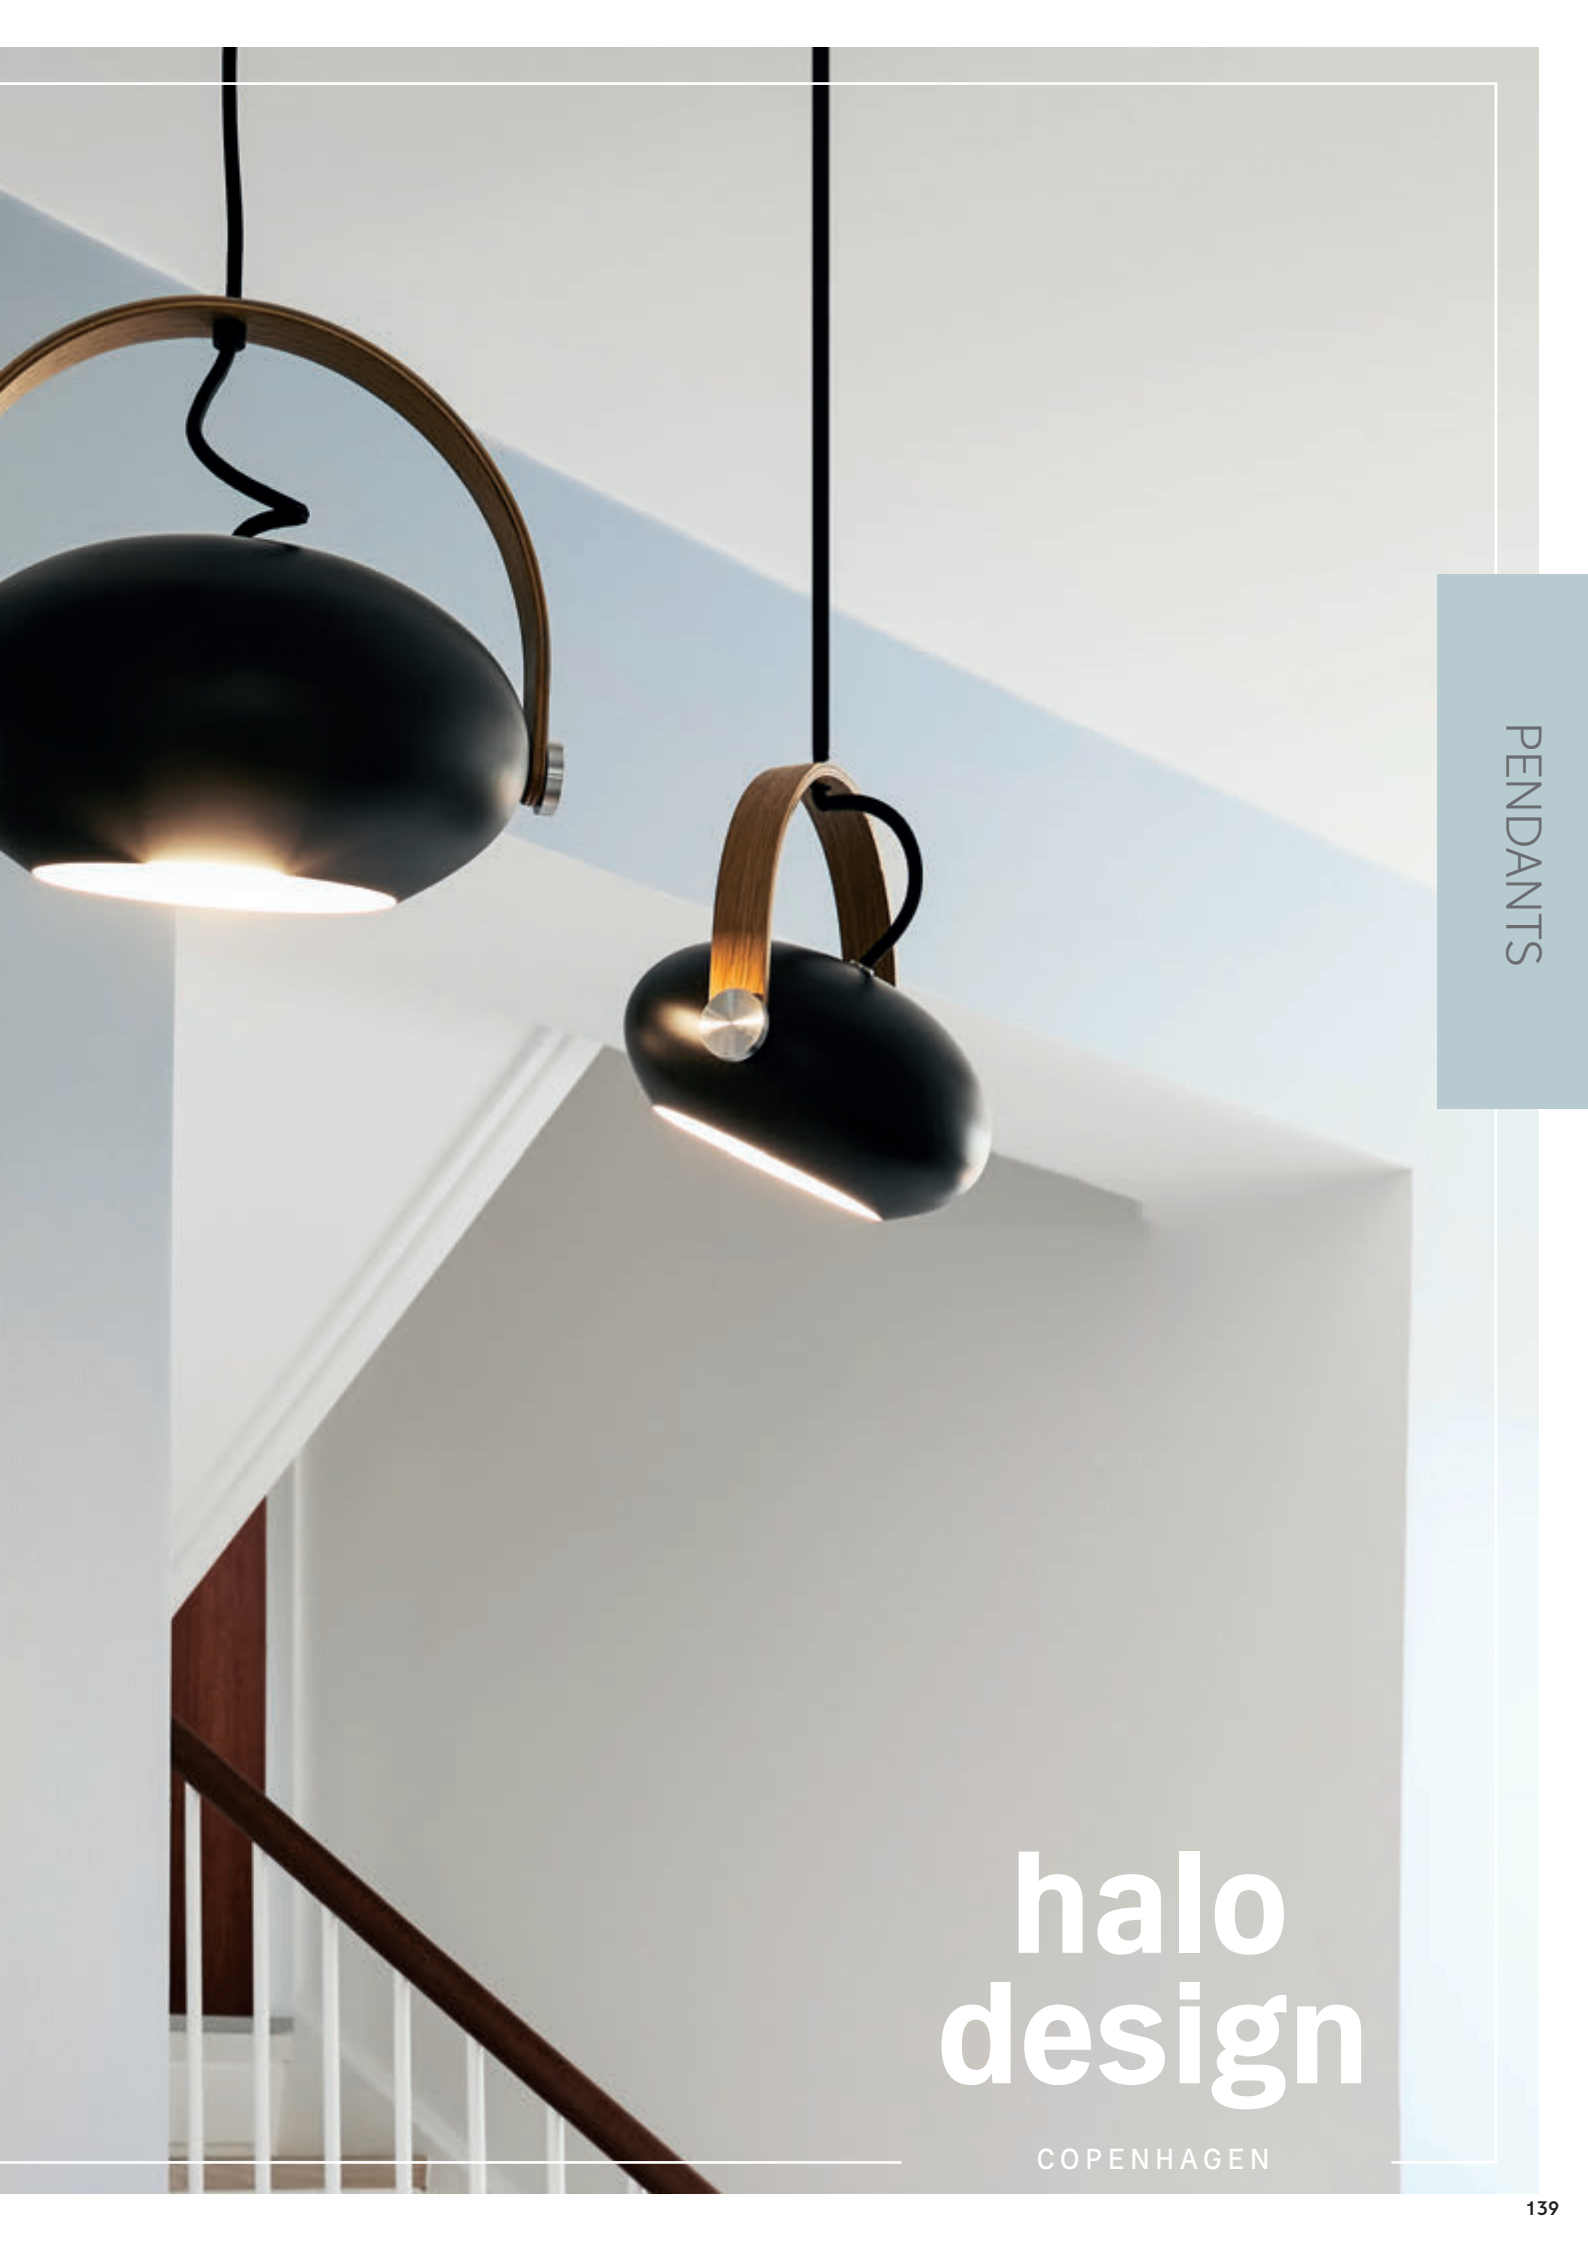

PENDANTS

halo
design

COPENHAGEN