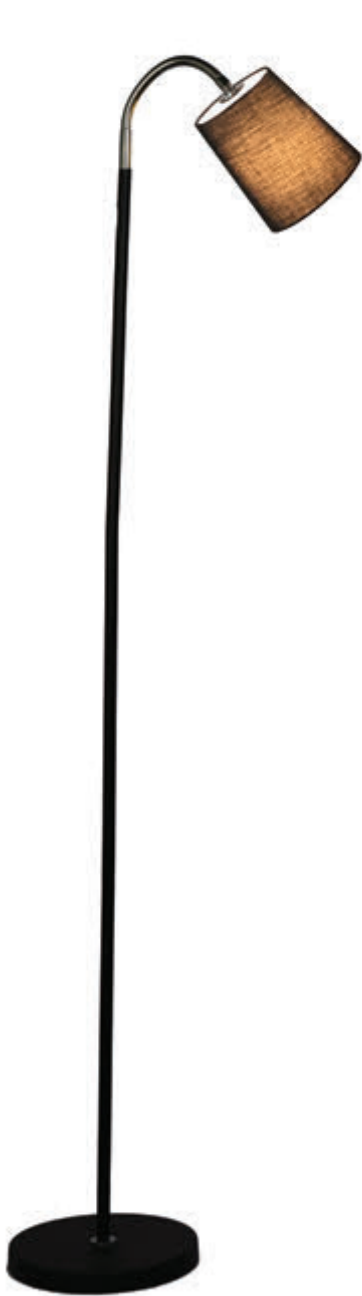

STAND BY

**Stand by floor lamp**  
Art. 717583

**Size:** Ø17 cm, H140 cm  
**Material:** Textile, metal  
**Color:** Black, chrome  
**Socket:** E14, Max 40W, Excl.  
**Cable:** Plastic

**Stand by floor lamp**  
Art. 717590