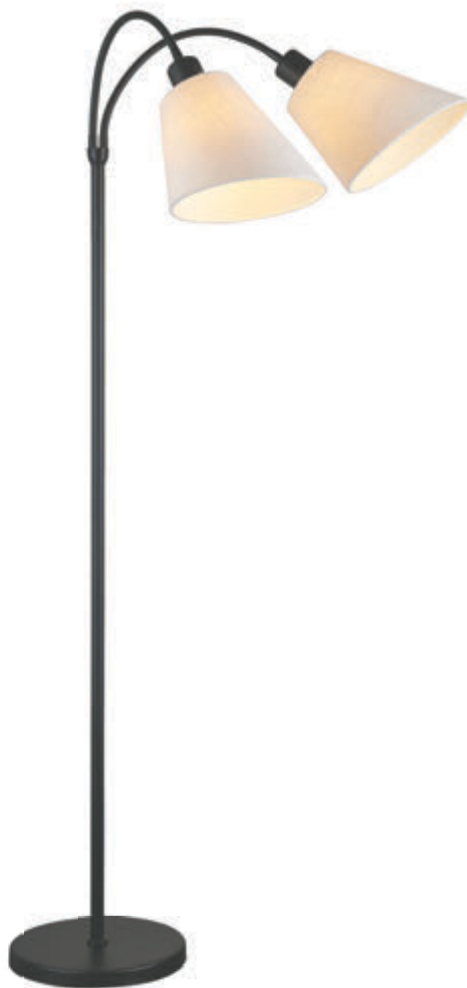

Tower Cut floor lamp
Art. 719105

Size: Ø20 cm, H130 cm
Material: Textile, metal
Color: Off-white, black
Socket: 2xE27, Max 11W, Excl.
Cable: Plastic