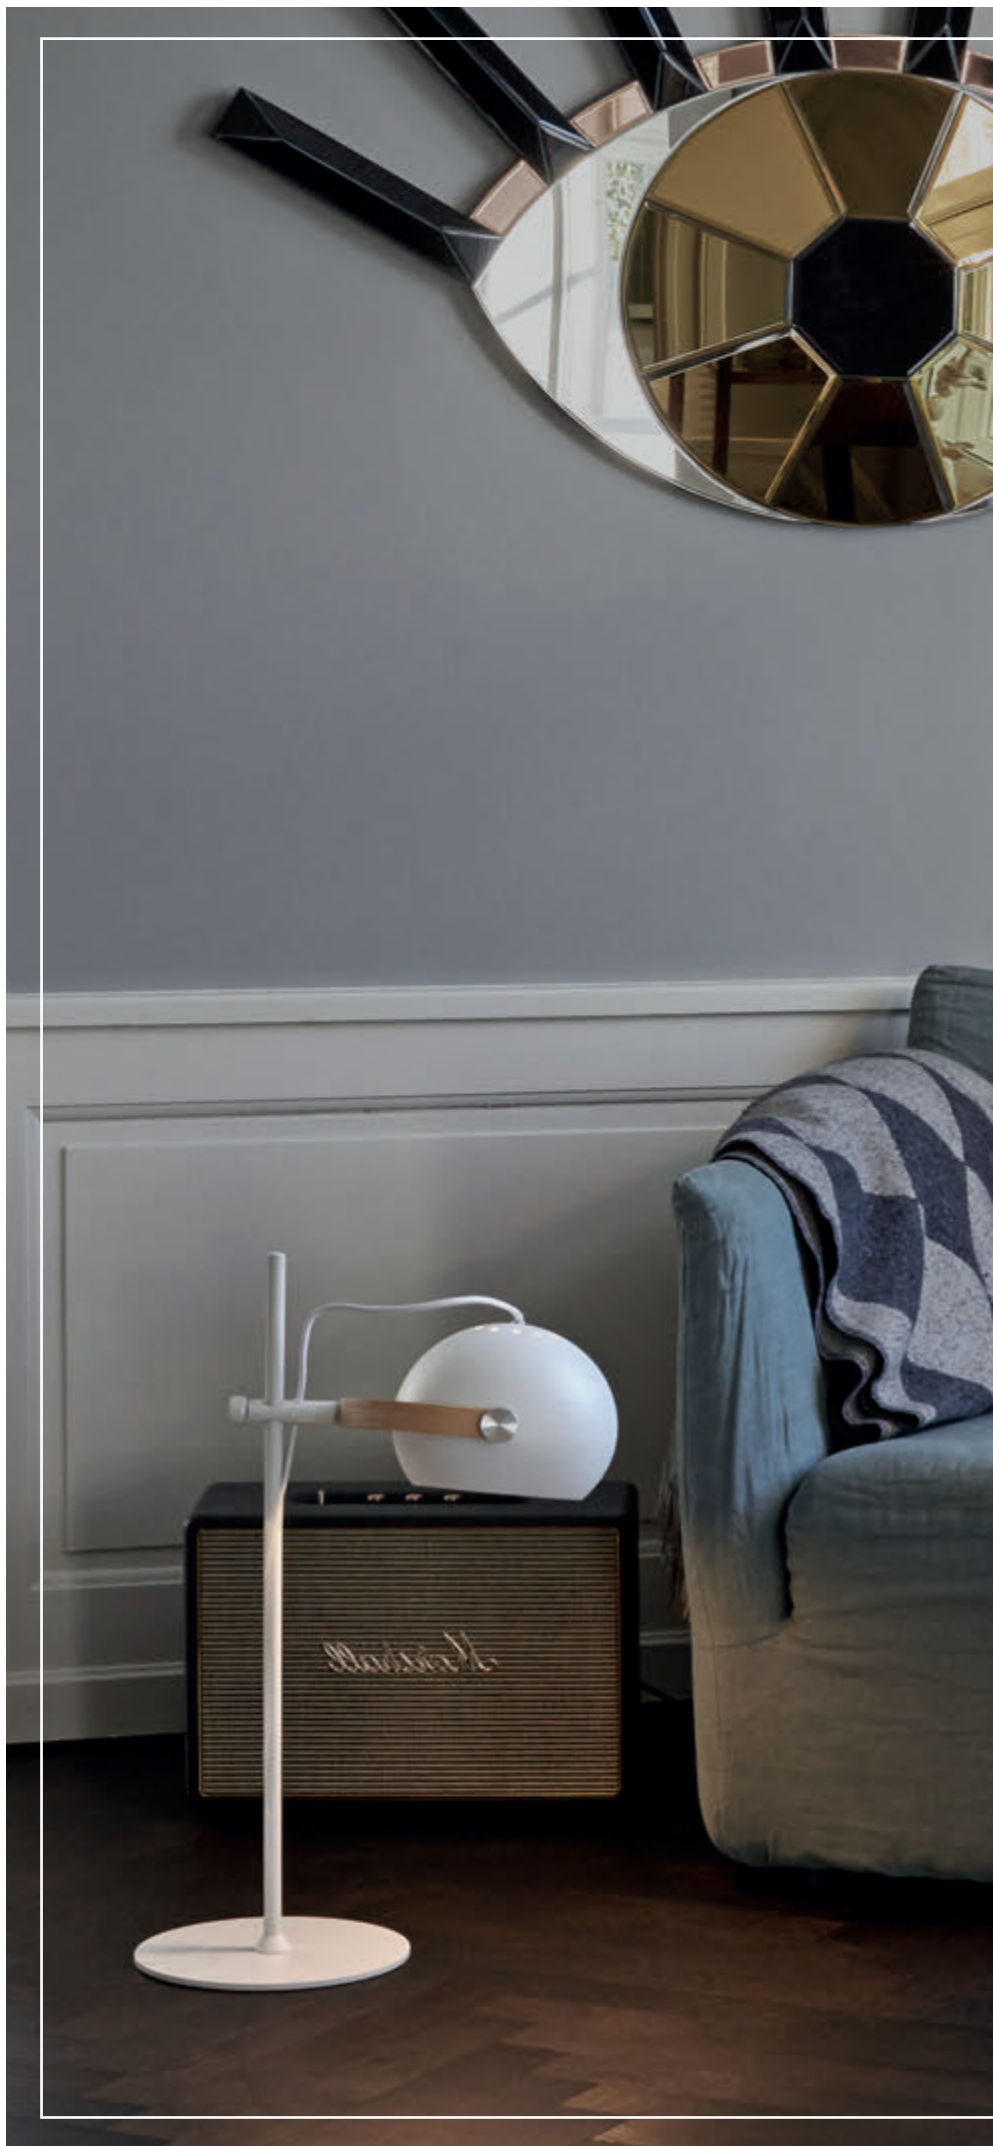

FLOOR LAMPS