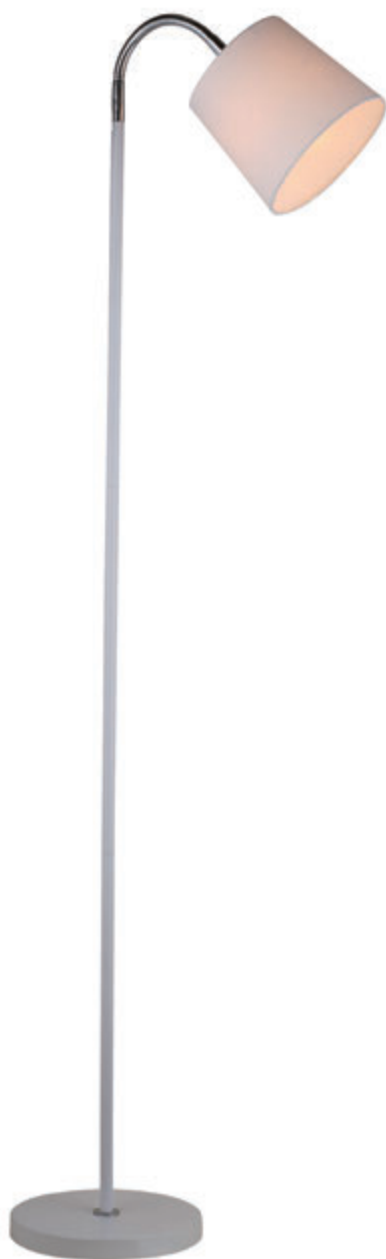

Stand by floor lamp
Art. 717729

Size: Ø17 cm, H140 cm
Material: Textile, metal
Color: White, chrome
Socket: E14, Max 40W, Excl.
Cable: Plastic