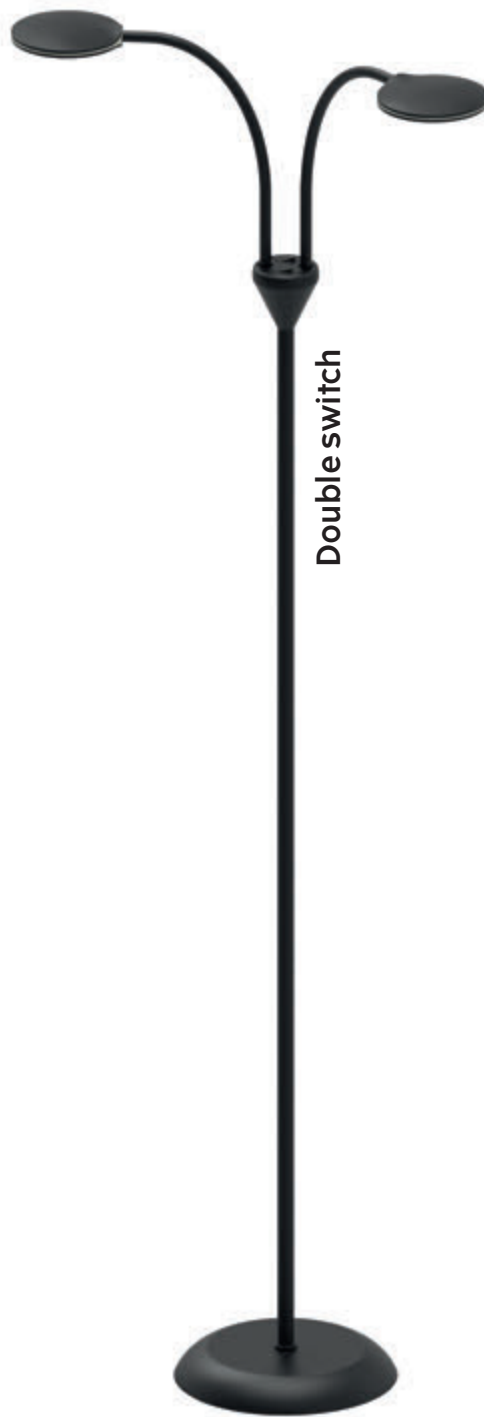

### Fix LED clips lamp

Art. 735617

**Size:** Ø10 cm, H30 cm  
**Material:** Plastic  
**Color:** Black  
**Socket:** Built-in LED 4W  
280 lm, 3000 K  
**Cable:** Plastic

WE CREATE LIGHT

NEW

DECORATIVE SERIES

**Fix LED floor lamp**  
Art. 735624

**Size:** Ø10 cm, H 130 cm  
**Material:** Plastic  
**Color:** Black  
**Socket:** Built-in LED 5W  
350 lm, 3000 K  
**Cable:** Plastic

Double switch

**Fix LED floor lamp**  
Art. 735631