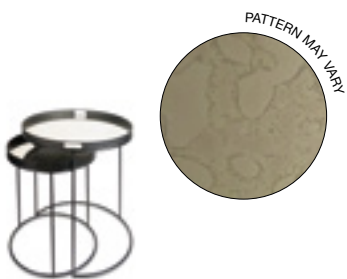

S/2 END TABLES ROUND WITH MIRROR TOP - F1-S1/BLA - BLACK MIRROR, IRON - D48 X H66 CM, D62 X H57 CM