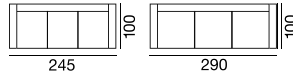

PARIS COUCH

PARIS COUCH - PAR245/CA5
L245 X W100 X H95 CM
L290 X W100 X H95 CM

Available in following fabrics:
CAMELEON FABRIC, MILTON FABRIC, LARGO FABRIC, WARLOCK FABRIC, DURANGO FABRIC

PARIS STOOL - PAR110S/CA6
L110 X W100 X H46 CM

Available in following fabrics:
CAMELEON FABRIC, MILTON FABRIC, LARGO FABRIC, WARLOCK FABRIC, DURANGO FABRIC

SETTLE COUCH

SEE ALL FABRICS ON NEXT PAGE

SETTLE COUCH - SET180/P18 - L180 X W100 X H90 CM / L225 X W100 X H90 CM
SETTLE COUCH LEFT SIDE LOUNGE - SET310L/P18 - L310 X W170 X H90 CM
SETTLE COUCH RIGHT SIDE LOUNGE - SET310R/P18 - L310 X W170 X H90 CM

Available in following fabrics:
CAMELEON FABRIC, MILTON FABRIC, LARGO FABRIC, WARLOCK FABRIC, DURANGO FABRIC

MODULAR COUCH

ACCESSORIES WALNUT (WA)

CHOCOLATE BROWN (BR)

ACCESSORIES SOLD SEPARATELY

MODULAR COUCH - MOD265305/CA6 / GREY - L265 X W305 X H90 CM
MODULAR COUCH - MOD305265/CA6 / GREY - L305 X W265 X H90 CM

Available in following fabrics:
CAMELEON FABRIC, MILTON FABRIC, LARGO FABRIC, WARLOCK FABRIC, DURANGO FABRIC