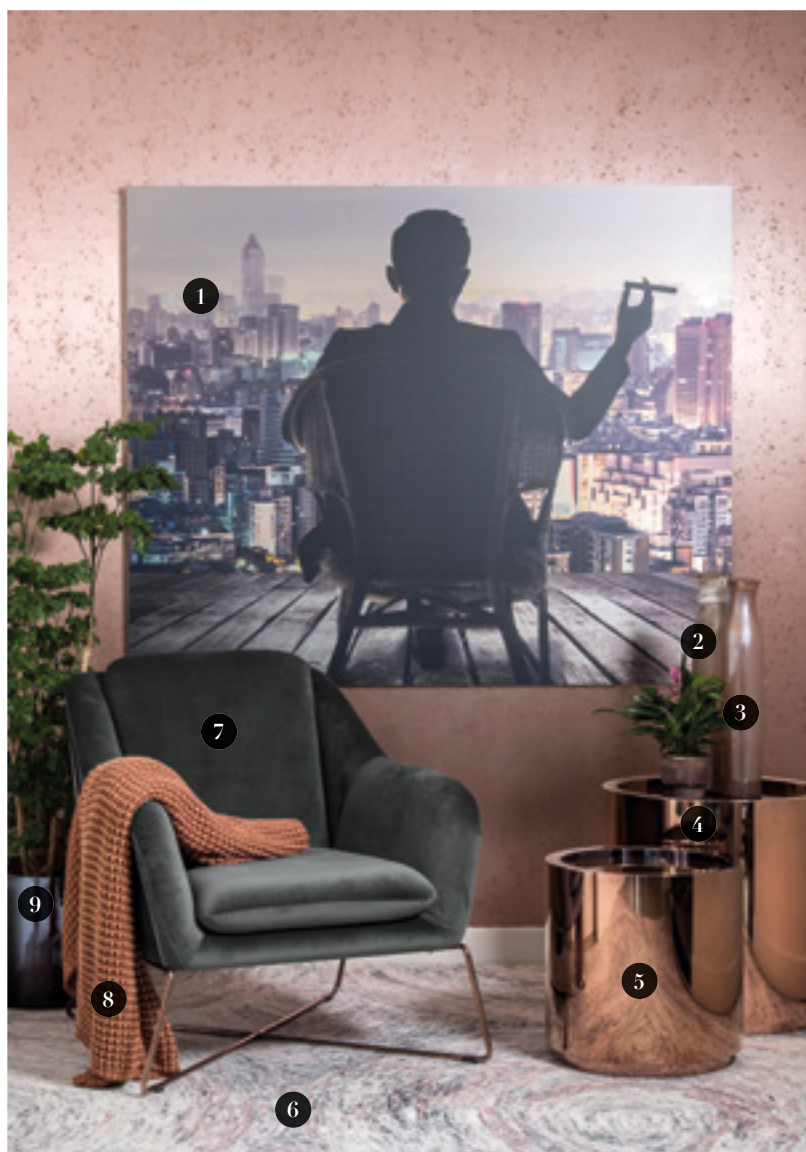

MILLENNIAL PINK

The luxurious touch of velvet and the timeless yet very trendy pink shade makes it daring yet gentle.

1. PICTURE ON ALU DESIGN D - BUSINESSMAN P2-A4/MIX - MIX COLORS ALUMINIUM - L145 X W120 X H0,30 CM
2. VASE GLASS SMALL MODEL V2-G256/BE - BEIGE - GLASS - D9 X H49 CM
3. VASE GLASS SMALL MODEL V2-G257/PI - PINK - GLASS - D9,5 X H47,5 CM
4. DAX ROUND TABLE ROSEGOLD & BROWN GLASS M F10-G16/BR - BROWN - IRON, GLASS - D50 X H50 CM
5. DAX ROUND TABLE ROSEGOLD & BROWN GLASS S F10-G15/BR - BROWN - IRON, GLASS - D40 X H40 CM
6. LOMBARD CARPET WITH WAVES LOM200300B/RE - RED - 100% VISCOSE - L200 X W300 CM
7. GIN LOUNGECHAIR WITH VELVIO FABRIC F15-T27/GR - GREEN - IRON, 100% POLYESTER - L75 X W87 X H80 CM
8. PLAID TOPAZ TOP130170/PI - PINK - 100% COTTON - L130 X W170 CM
9. VASE GLASS V2-G274/BR - BROWN - GLASS - H29 X D30 CM