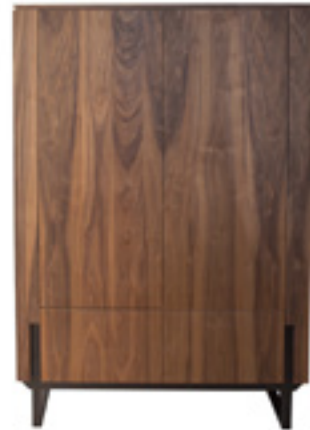

OFFICE TABLE WITH WOOD & GREEN MARBLE UNDERNEATH - F11-W21/BLA - BLACK - WOOD, IRON, MARBLE - L160 X W60 X H76 CM

RECTANGULAR MEDIA CABINET
F13-W14/BR - CHOCOLATE BROWN (WALNUT) - MDF, NATURAL OAK VENEER - L200 X W50 X H53 CM

RECTANGULAR BUFFET CABINET
F13-W15/BR - CHOCOLATE BROWN (WALNUT) - MDF, NATURAL OAK VENEER - L200 X W50 X H78 CM