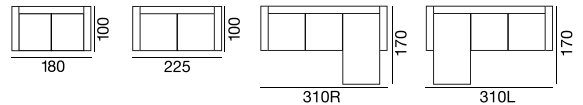

PARIS STOOL - PAR110S/CA6
L110 X W100 X H46 CM

Available in following fabrics:
CAMELEON FABRIC, MILTON FABRIC, LARGO FABRIC, WARLOCK FABRIC, DURANGO FABRIC

SETTLE COUCH

SEE ALL FABRICS ON NEXT PAGE

SETTLE COUCH - SET180/P18 - L180 X W100 X H90 CM / L225 X W100 X H90 CM
SETTLE COUCH LEFT SIDE LOUNGE - SET310L/P18 - L310 X W170 X H90 CM
SETTLE COUCH RIGHT SIDE LOUNGE - SET310R/P18 - L310 X W170 X H90 CM