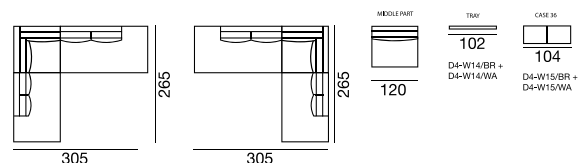

ACCESSORIES WALNUT (WA)

CHOCOLATE BROWN (BR)

ACCESSORIES SOLD SEPARATELY

MODULAR COUCH - MOD265305/CA6 / GREY - L265 X W305 X H90 CM
MODULAR COUCH - MOD305265/CA6 / GREY - L305 X W265 X H90 CM

Available in following fabrics:
CAMELEON FABRIC, MILTON FABRIC, LARGO FABRIC, WARLOCK FABRIC, DURANGO FABRIC