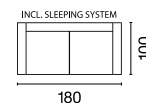

COUCHES

BOUDOIR SLEEPING COUCH

UPHOLSTERY
IN FABRIC
BEIGE (M3)

BROWN (M4)

*FOLD-OUT
COUCH BED*

BOUDOIR SLEEPING COUCH - BOU180/M3 - L180 x W98 x H84 CM
BOUDOIR COUCH - BOU180C/M3 - L180 X W98 X 84 CM / L200 X W98 X H84 CM

Available in following fabrics:
MILTON FABRIC