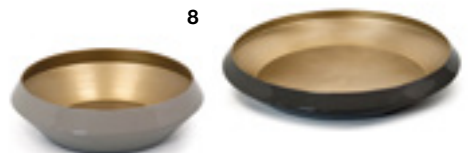

SHADES MUSTHAVES

MATT FINISHES ON METALLICS, GLASS AND VASES GIVE IT A MODERN LOOK.

ANTHRACITE

DARK BLUE

LIGHT BLUE

BLACK CHROME

CHAMPAGNE

1

2

3

4

5

6

7

8

9

10

11

1. CUSHION ALDO - ALD4545/BE - BEIGE - 100% POLYESTER - 45 X 45 CM
2. PLAID ALDO - ALD140180/BE - BEIGE - 100% POLYESTER - 140 X 180 CM
3. CUSHION KENDALE - KEN4545/BL - BLUE - POLYETHYLENE - 45 X 45 CM
4. STATUE INSECT POLYRESIN - D2-P4/GO - GOLD - POLYRESIN - H21 X D12 CM
5. HURRICANE WIRES WITH LEATHER HANDLE M - T3-S84/GO - GOLD - IRON - D26 X H32 CM
6. END TABLE ROUND ALUMINIUM - F10-A6/BLA BLACK - ALUMINIUM, IRON - H65 X D25 CM
7. PLATE OVAL DESSERT S - K1-G22/MIX - MIX COLORS - GLASS - L21 X W11 H1,8 CM
8. PLATE ALUMINIUM, TAUPE OUTSIDE - D4-A15/GO - GOLD - ALUMINIUM - H9 X D29 CM
9. VASE CERAMICS WITH BLACK BOTTOM S - HANDMADE - V2-C309/BRO - BRONZE - CERAMIC - D10 X H20 CM
10. VASE GLASS WITH LINES S - V2-G391/BL - BLUE - GLASS - D16 X H23,5 CM
11. TEALIGHT GLASS MARBLE LOOK - T2-G93/RS ROSE (GREEN, MIX COLORS) - GLASS - H10 X D8 CM

MIX - MIX COLORS - GLASS - L33 X W17 X H3 CM
8. PLATE ALUMINIUM, TAUPE OUTSIDE - D4-A15/GO - GOLD - ALUMINIUM - H9 X D29 CM
9. VASE CERAMICS WITH BLACK BOTTOM S - HANDMADE - V2-C309/BRO - BRONZE - CERAMIC - D10 X H20 CM
10. VASE GLASS WITH LINES M - V2-G392/BL - BLUE - GLASS - D20 X H29,5 CM
11. TEALIGHT GLASS MARBLE LOOK - T2-G93/RS ROSE (GREEN, MIX COLORS) - GLASS - H10 X D8 CM