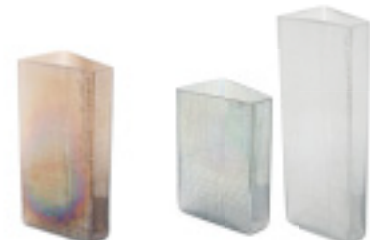

VASE GLASS - V2-G335/AMB - AMBER - GLASS - L15,5 X W11,5 X H33 CM **VASE GLASS** - V2-G334/GRI - GREY - GLASS - L16 X W11,5 X H23 CM **VASE GLASS** - V2-G336/TRA - TRANSPARENT - GLASS - L15,5 X W11,5 X H43,5 CM